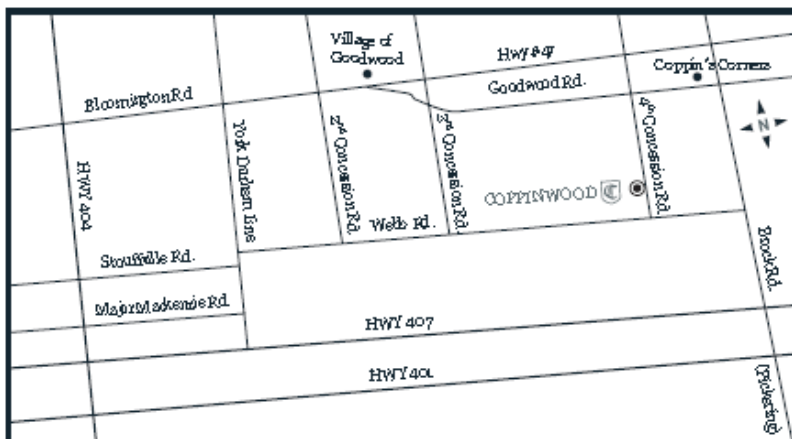

From 407 ETR

North on York Durham Line
To Webb Rd. {11 km}
East on Webb Rd.
To 4th Concession Rd. {6 km}
North on 4th Concession Dr. {1 km}

From 401

North on Brock Rd. {Pickering}
To Webb Rd. {21 km}
West on Webb Rd.
To 4th Concession Rd {1 km}
North on 4th Concession Rd. {1 km}

From the North, 404

East on Bloomington Rd. {Hwy #47}
To 4th Concession Rd. {19 km}
South on 4th Concession Rd. {3 km}

**Sincerely,
The Professional Staff at Coppinwood.**